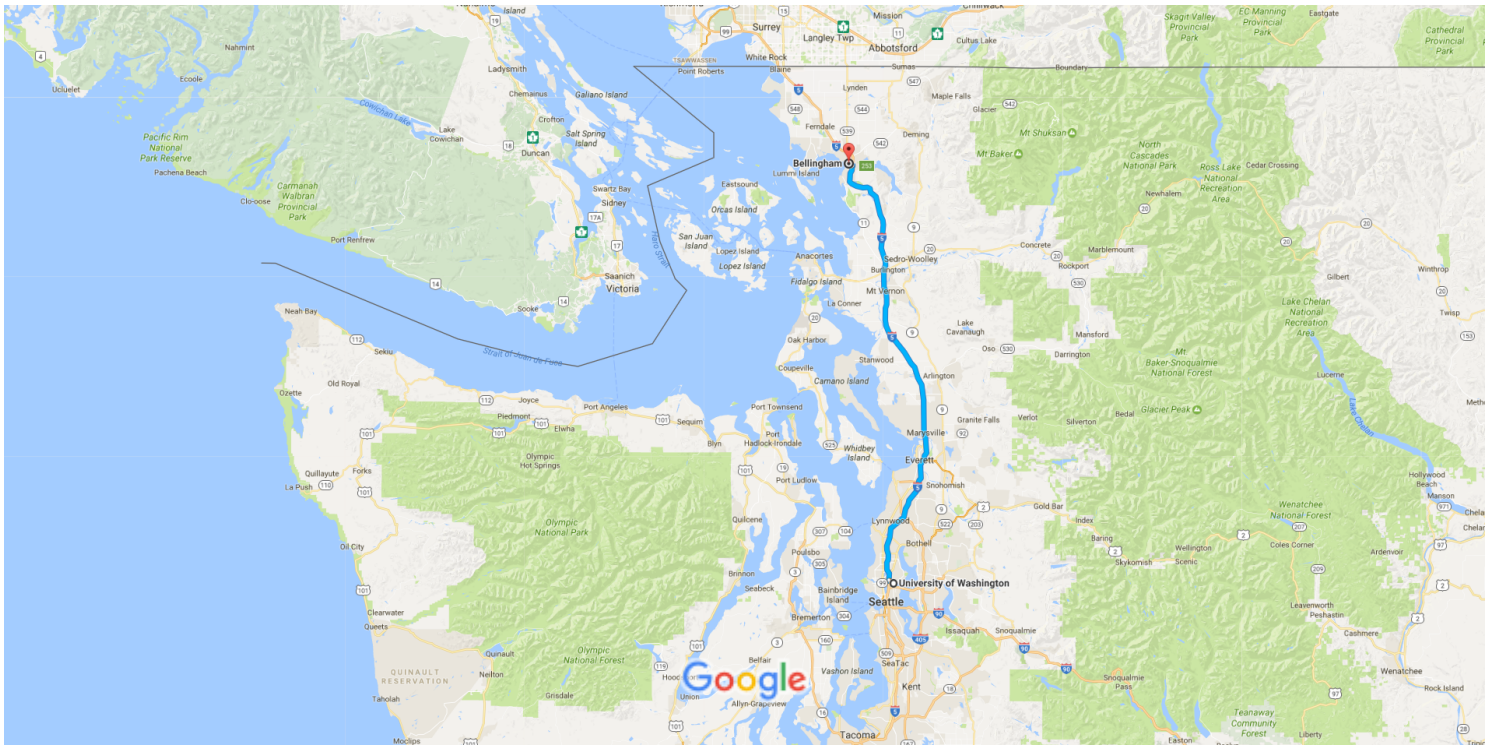

University of Washington to Bellingham, WA

Drive 85.3 miles, 1 h 20 min - 1 h 40 min

Settings: Avoid Ferries, Avoid Tolls, Depart Monday 8:00am (to find the most economical route)

Map data ©2017 Google 10 mi

via I-5 N

typically 1 h 20 min - 1 h 40 min

Arrive around 9:40 AM
85.3 miles