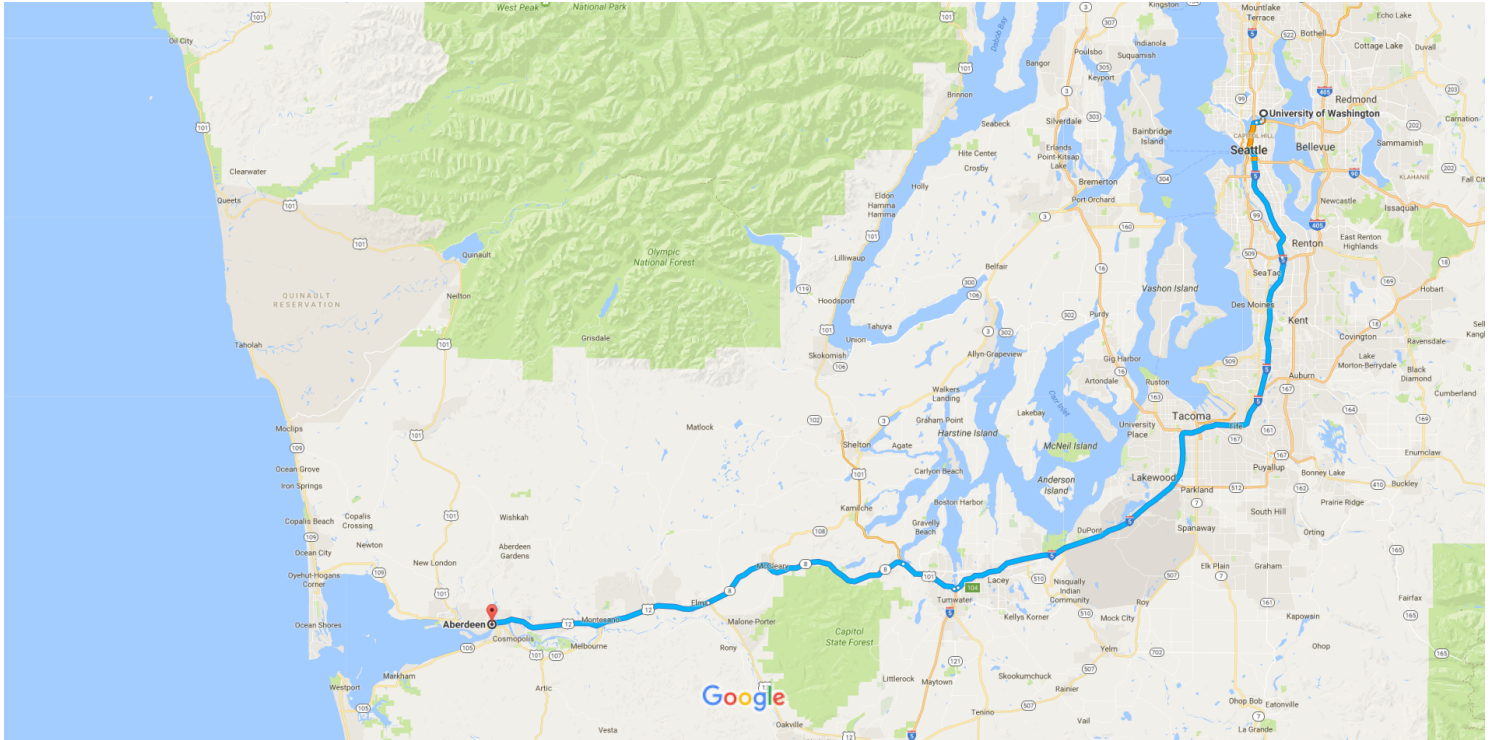

University of Washington to Aberdeen, WA

Drive 112 miles, 1 h 50 min - 2 h 10 min

Settings: Avoid Ferries, Avoid Tolls, Depart Monday 8:00am (to find the most economical route)

Map data ©2017 Google 5 mi

 via I-5 S

typically 1 h 50 min - 2 h 10 min

Arrive around 10:10 AM
112 miles